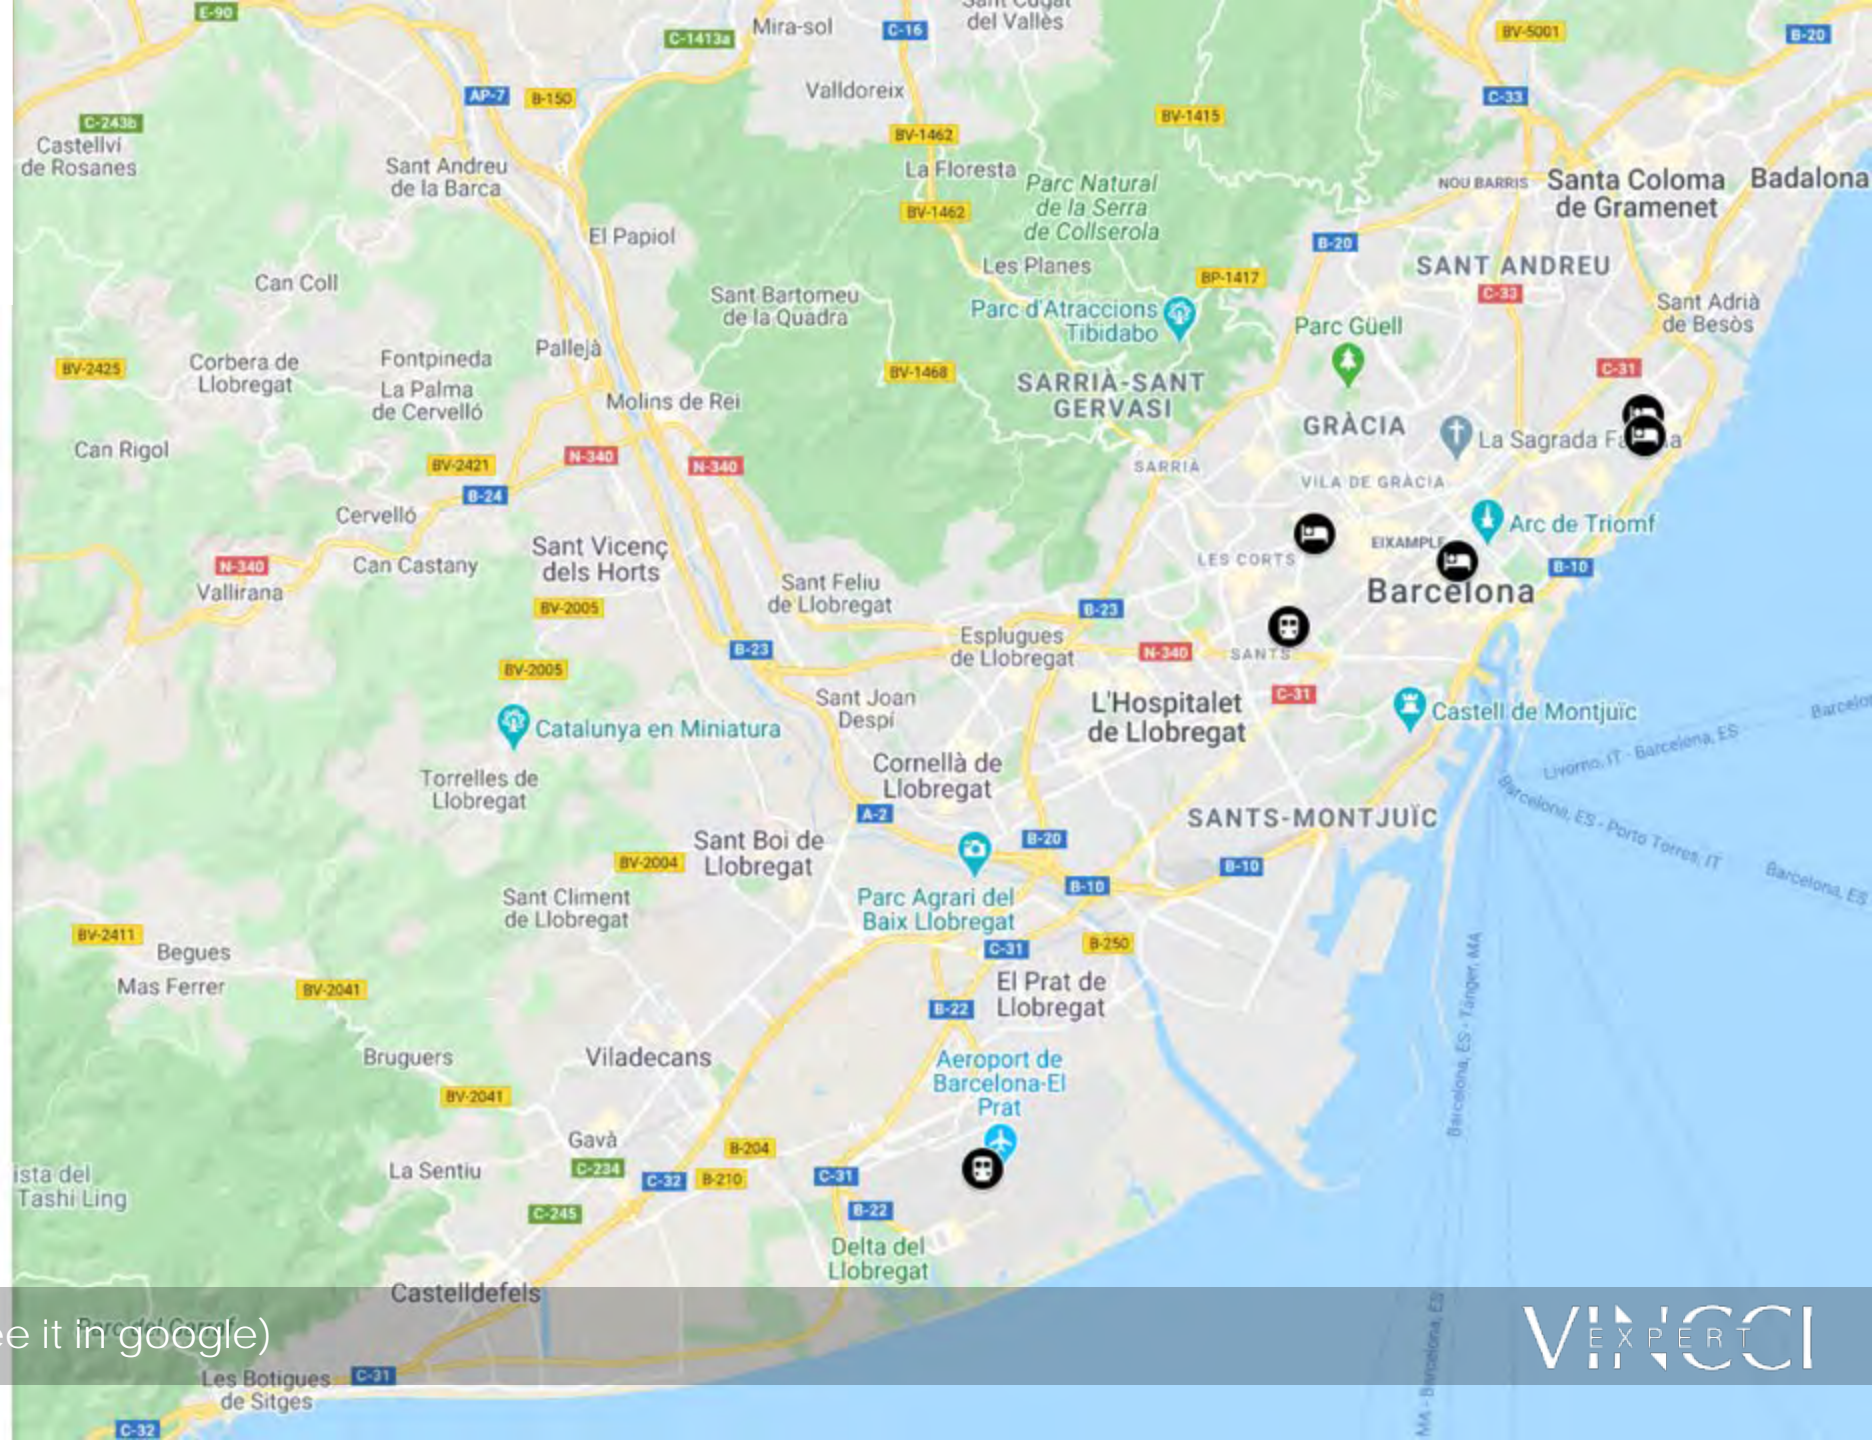

VINCCI  
EXPERT

-  Hotel Vincci Bit Barcelona
-  Vincci Marítimo Hotel
-  Hotel Vincci Gala
-  Vincci Mae
-  Train Station Sants
-  Airport El Prat

LOCATION (Clic on the map to see it in google)

VINCCI  
EXPERT