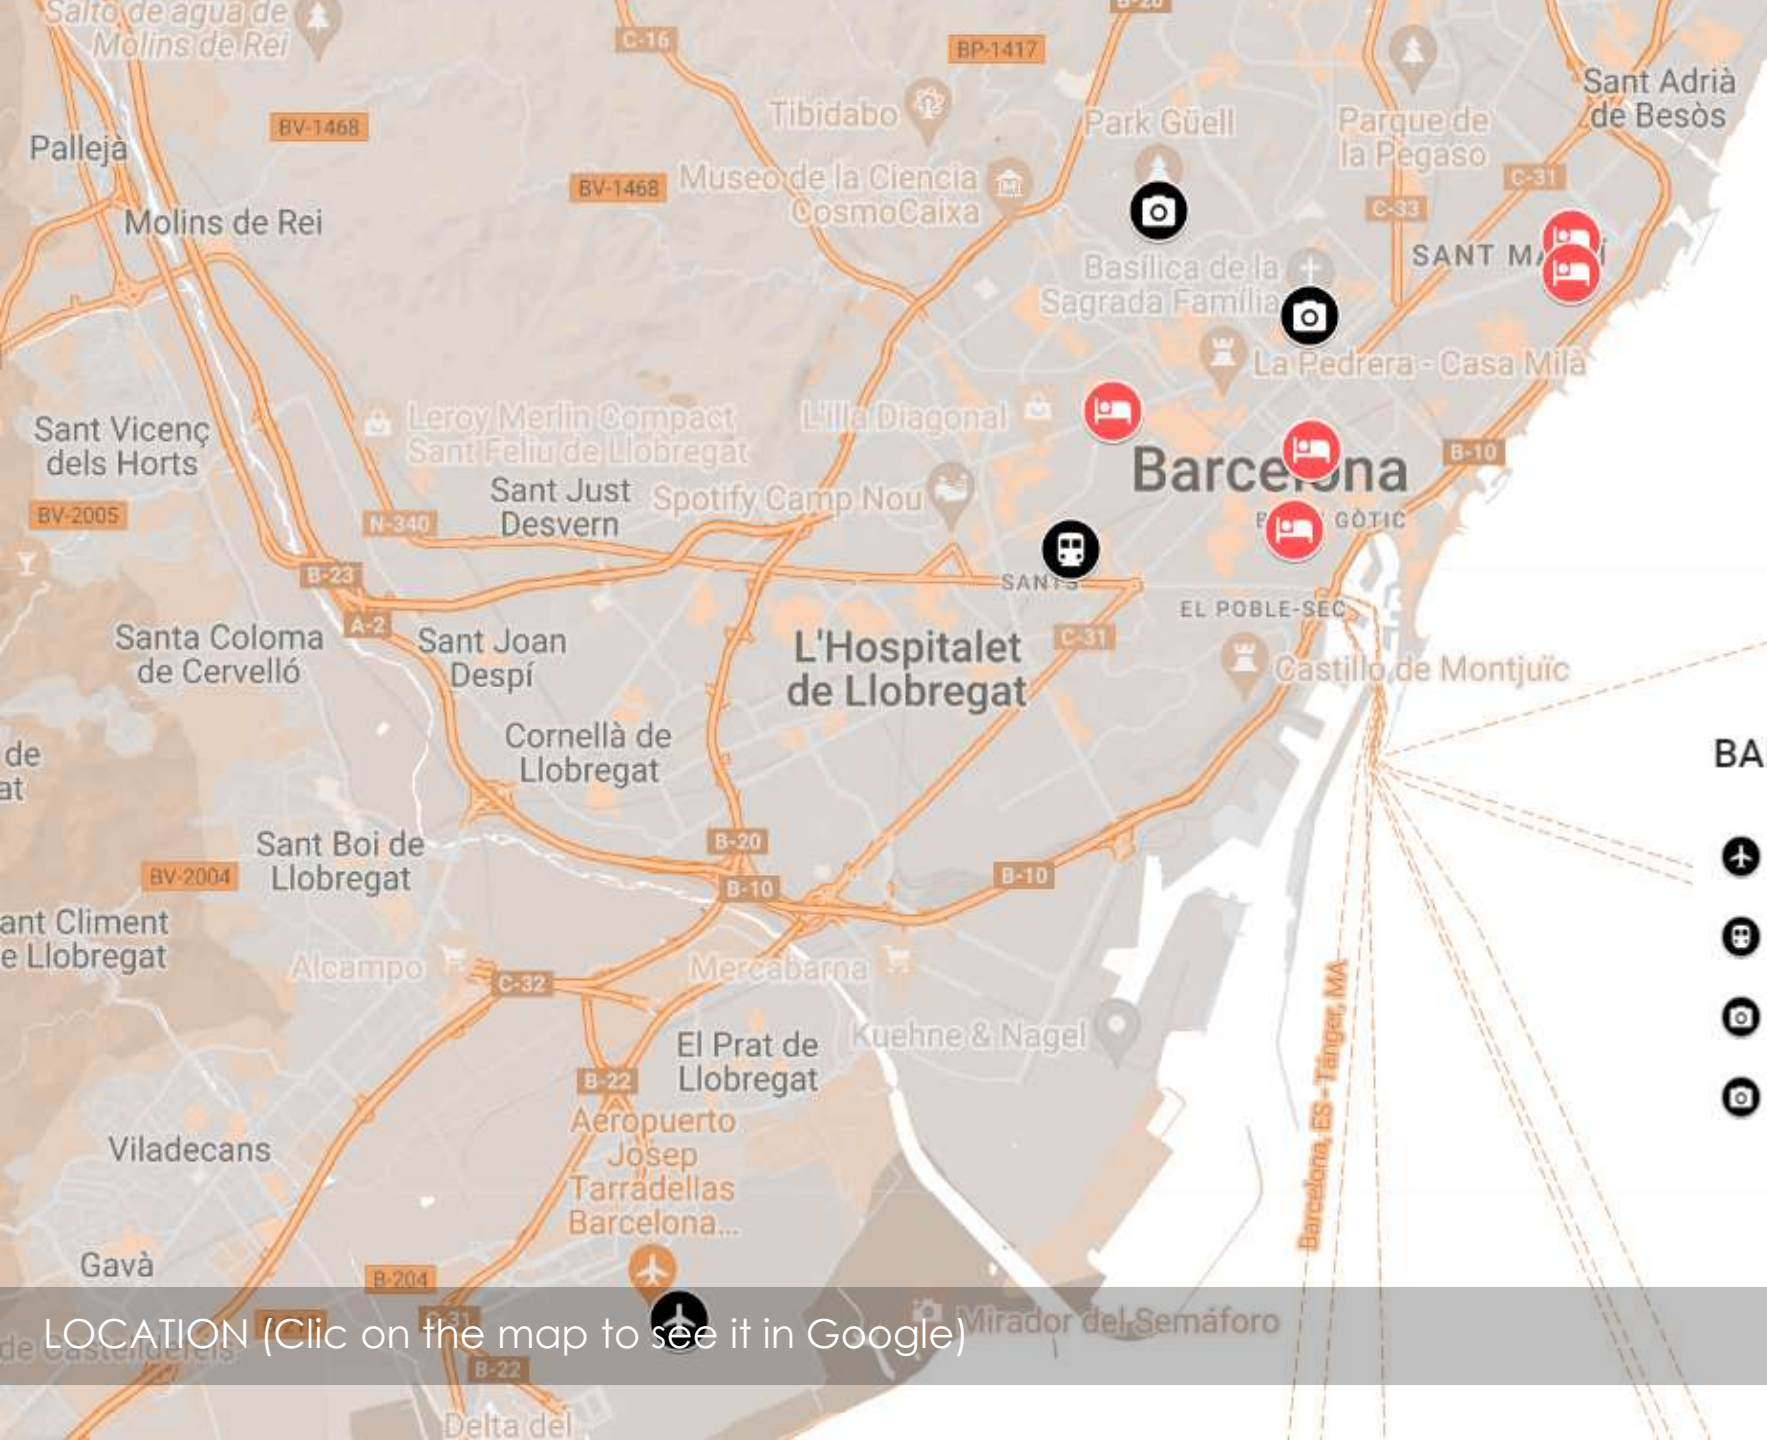

BARCELONA - VINCCI HOTELES

- RAMBLAS HOTEL POWERED BY VINCCI
- VINCCI BIT****
- VINCCI GALA****
- VINCCI MAE****
- VINCCI MARÍTIMO****

BARCELONA - POINTS OF INTEREST

- International Airport - El Prat, Josep Tarradellas
- Barcelona Sants Train Station
- Sagrada Familia church (Gaudí)
- Park Güell (Gaudí)

LOCATION (Clic on the map to see it in Google)