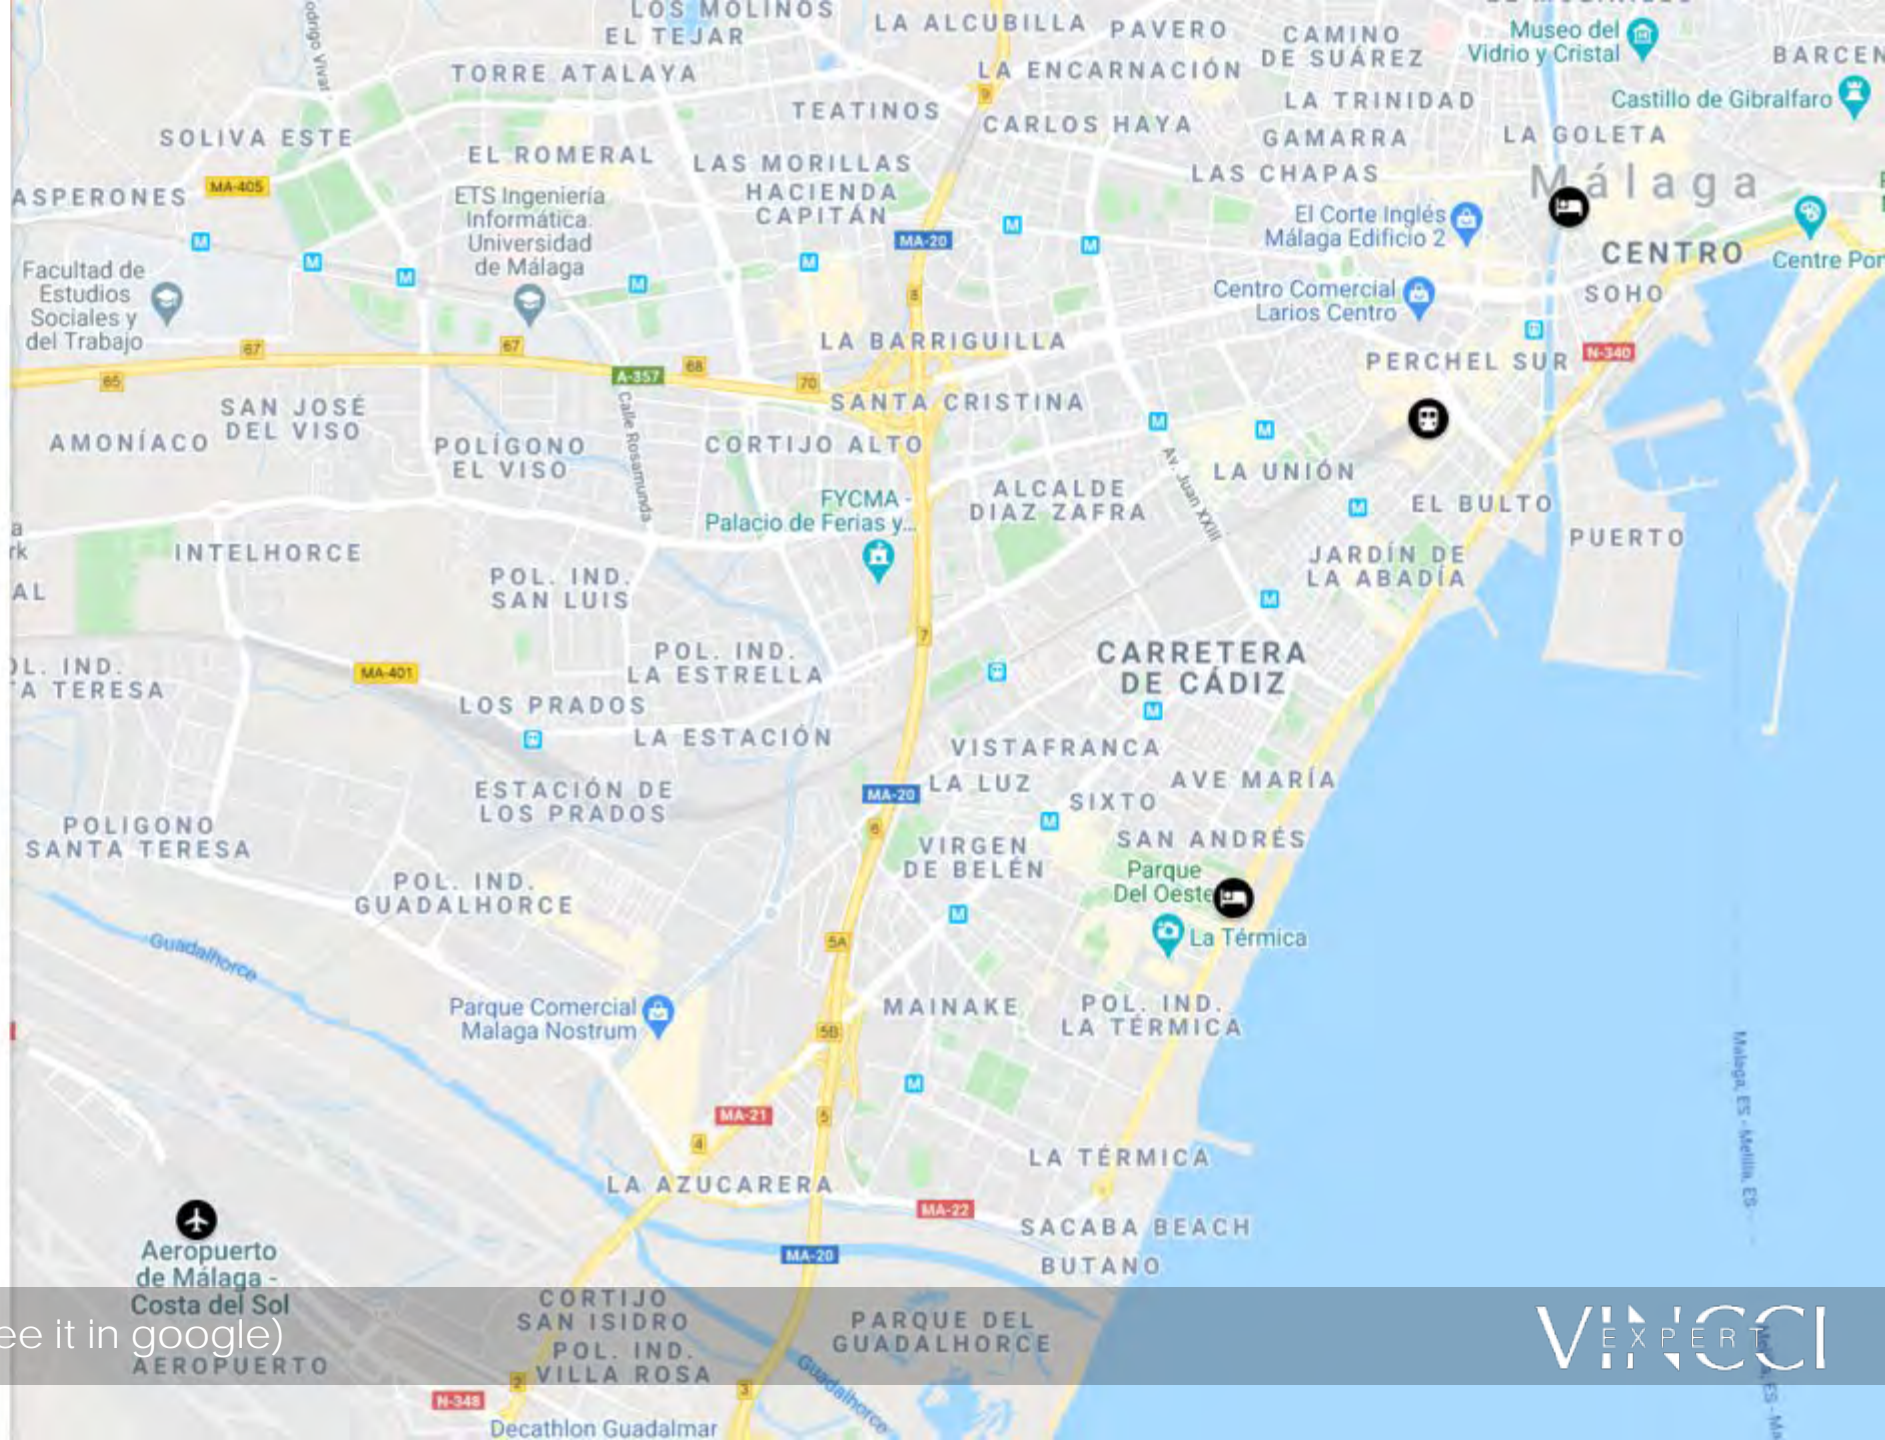

HALL

CITARA
266,7 m²
3,5 m

VINCCI
EXPERT

- Hotel Vincci Selección Posada del Patio
- Hotel Vincci Málaga
- Malaga airport
- Train Station Maria Zambrano

LOCATION (Clic on the map to see it in google)

VINCCI
EXPERT