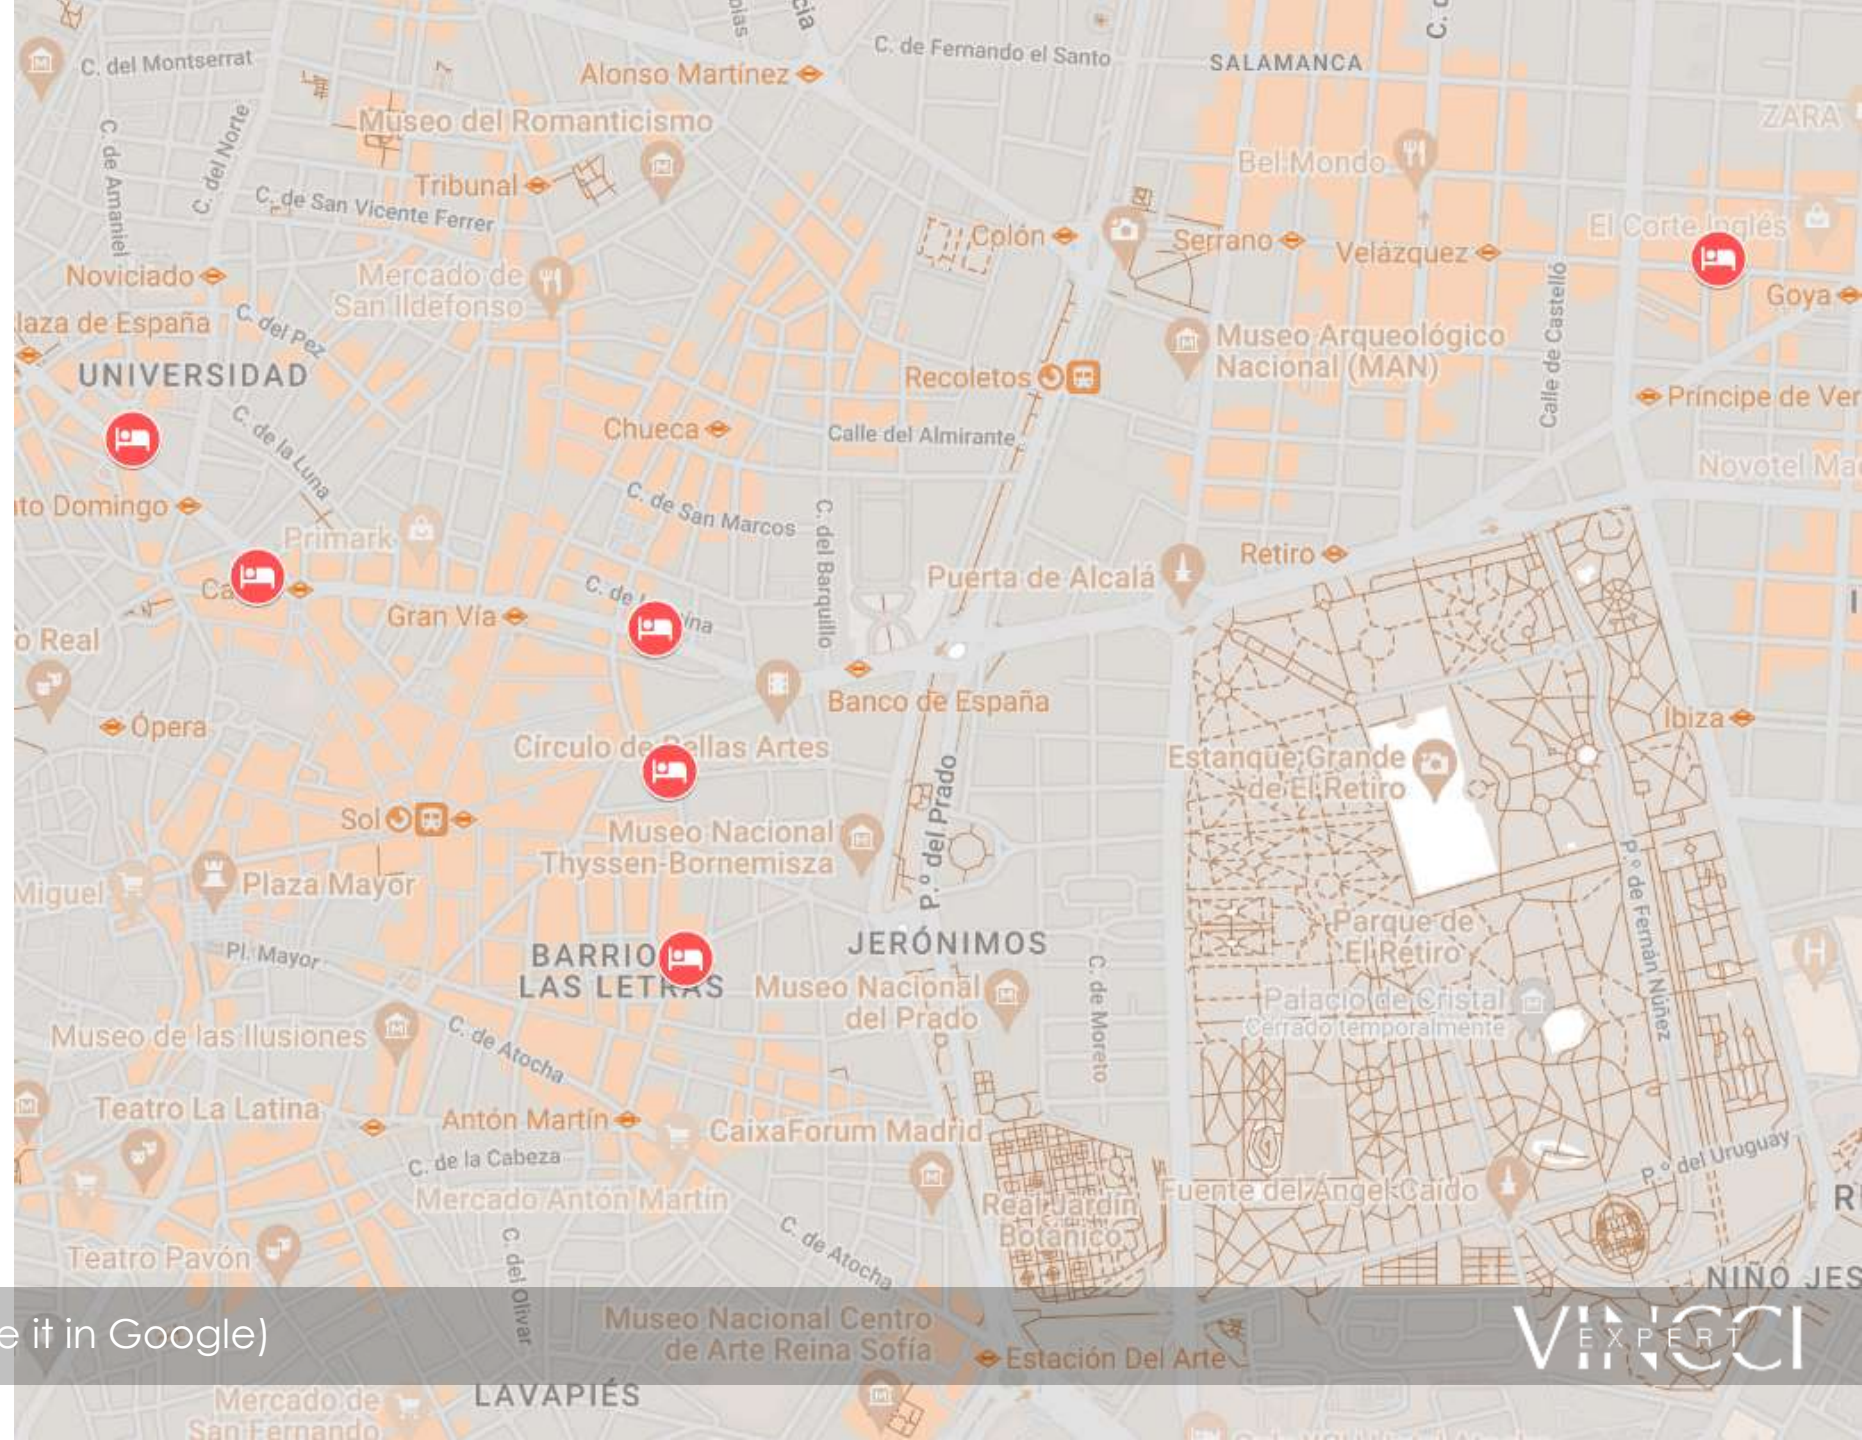

Capitol	50	31	20	30	40	20
Callao	30	20	12	20	20	10
Capitol + Callao	90	52	-	50	60	20
Food & Bar Capitol	-	-	-	80	150	-
Capitol Rooftop 7ª floor	-	-	-	-	120	-
Abrelatas Terrace 9ª floor	-	-	-	-	50	-

VINCCI
EXPERT

VINCCI IN MADRID

-  VINCCI CAPITOL****
-  VINCCI CENTRUM****
-  VINCCI SOHO****
-  VINCCI SOMA****
-  VINCCI THE MINT****
-  VINCCI VÍA 66****

LOCATION (Clic on the map to see it in Google)

VINCCI
EXPERT