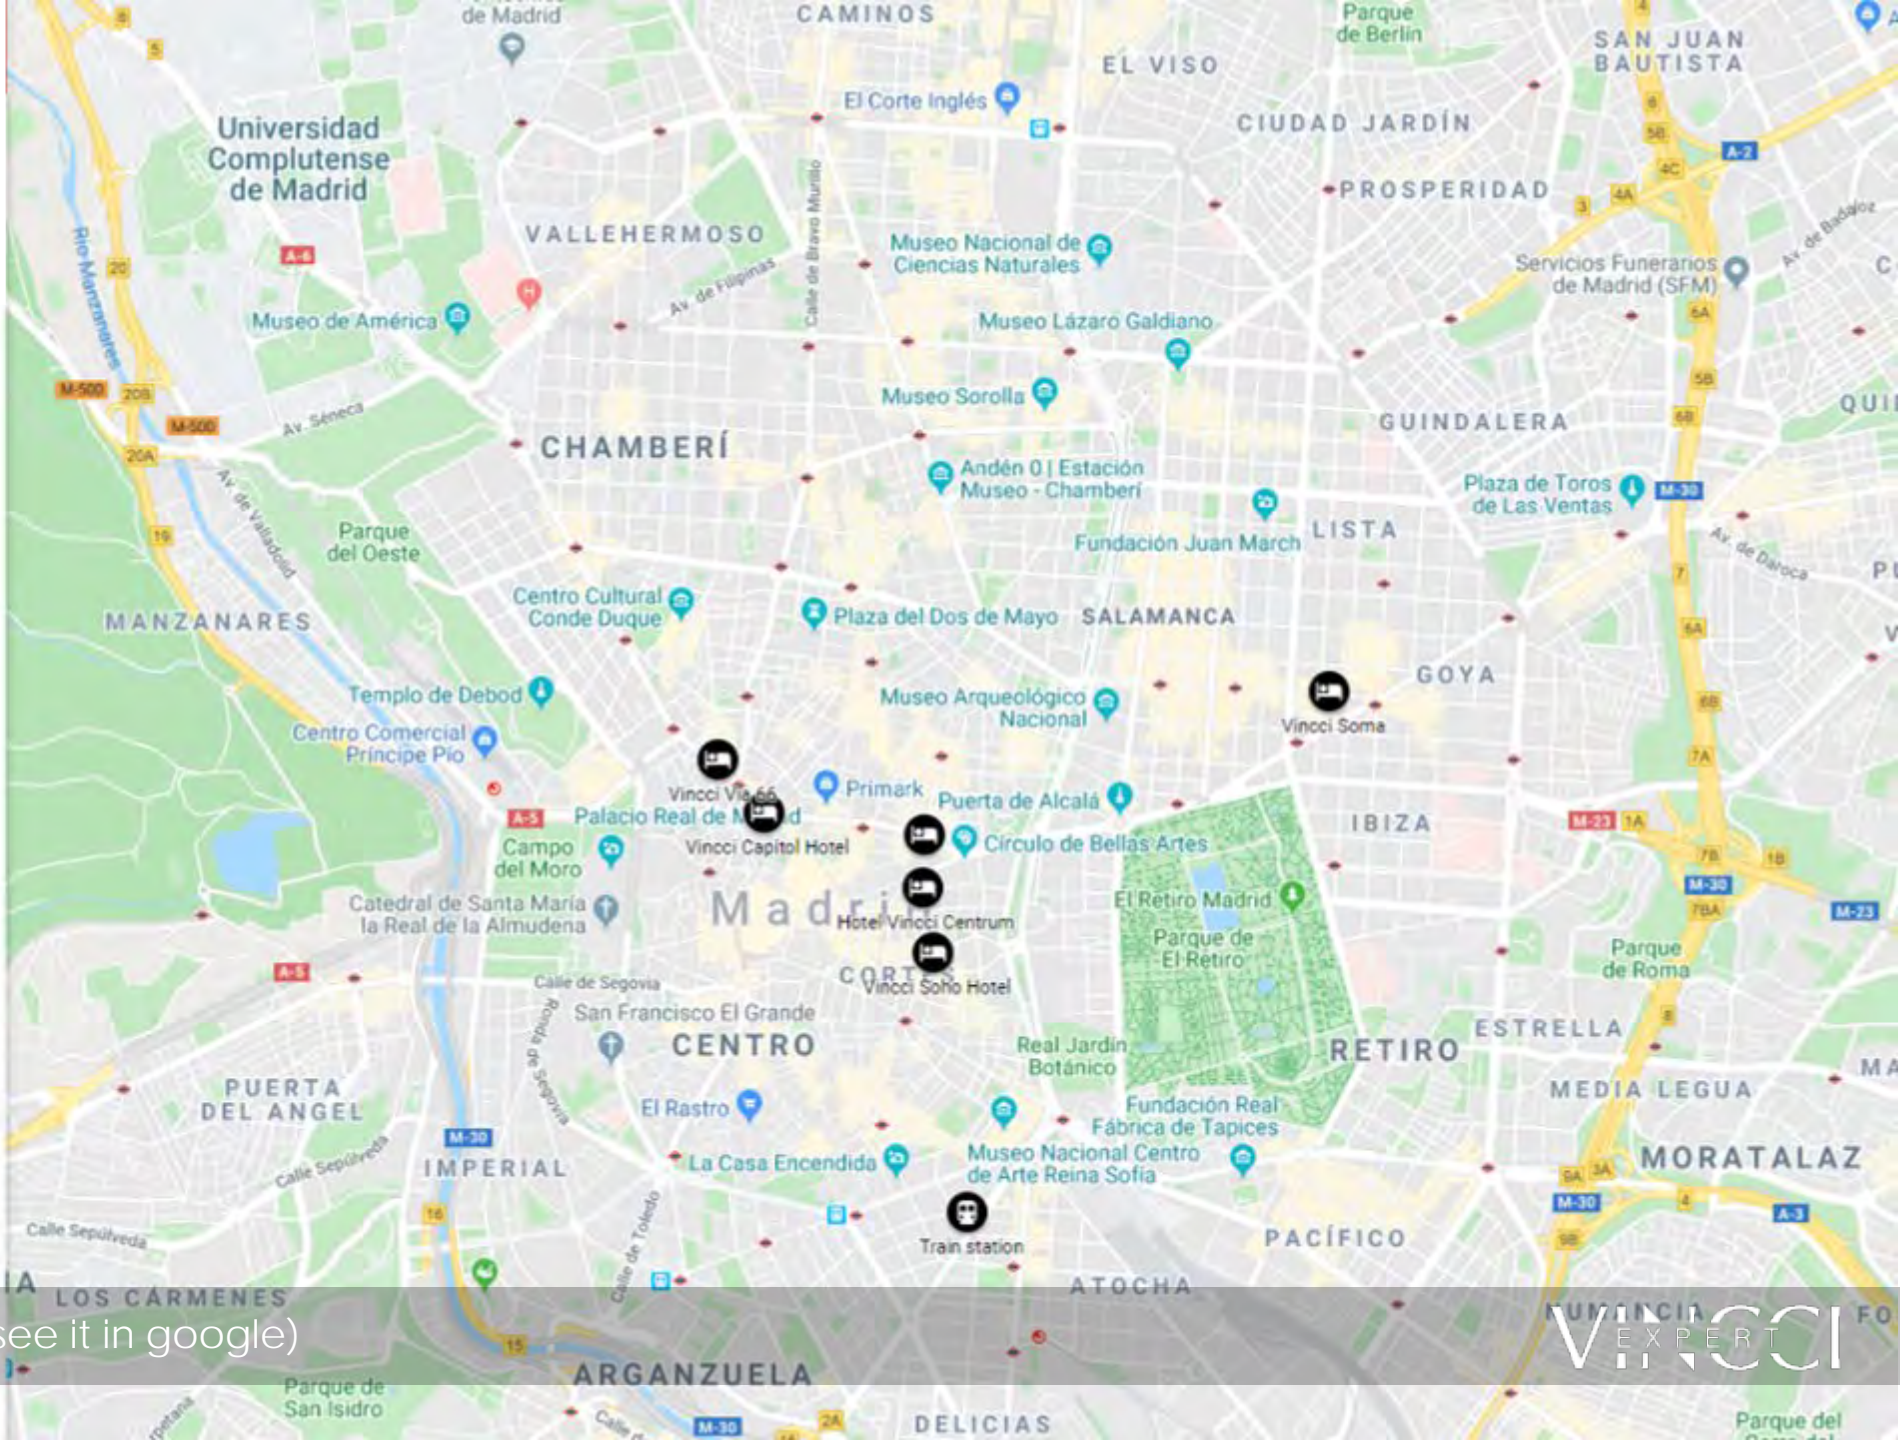

LOUNGE	Special venue	100	2,5
RESTAURANT I	Special venue	60	4
RESTAURANT II	Special venue	50	2,5
LOUNGE + RESTAURANT I	Special venue	160	2,5
LOUNGE + RESTAURANT I + II	Special venue	200	2,8
ZARZUELA	Meeting room	20	3
ROOF 66	Rooftop terrace	150	-

LOUNGE	35	20	25	-	80	-
RESTAURANT I	50	30	30	-	70	30
RESTAURANT II	-	-	-	-	50	-
LOUNGE + RESTAURANT I	-	-	-	-	150	-
LOUNGE + RESTAURANT I + II	-	-	-	-	200	-
ZARZUELA	-	-	10	-	-	9
ROOF 66	-	-	-	-	150	-

VINCCI
EXPERT

- ✈ Airport Barajas
- 🚗 Hotel Vincci Centrum
- 🚉 Train station
- 🏨 Vincci Capitol Hotel
- 🏨 Vincci Soho Hotel
- 🏨 Vincci Soma
- 🏨 Vincci The Mint
- 🏨 Vincci Via 66

LOCATION (Clic on the map to see it in google)