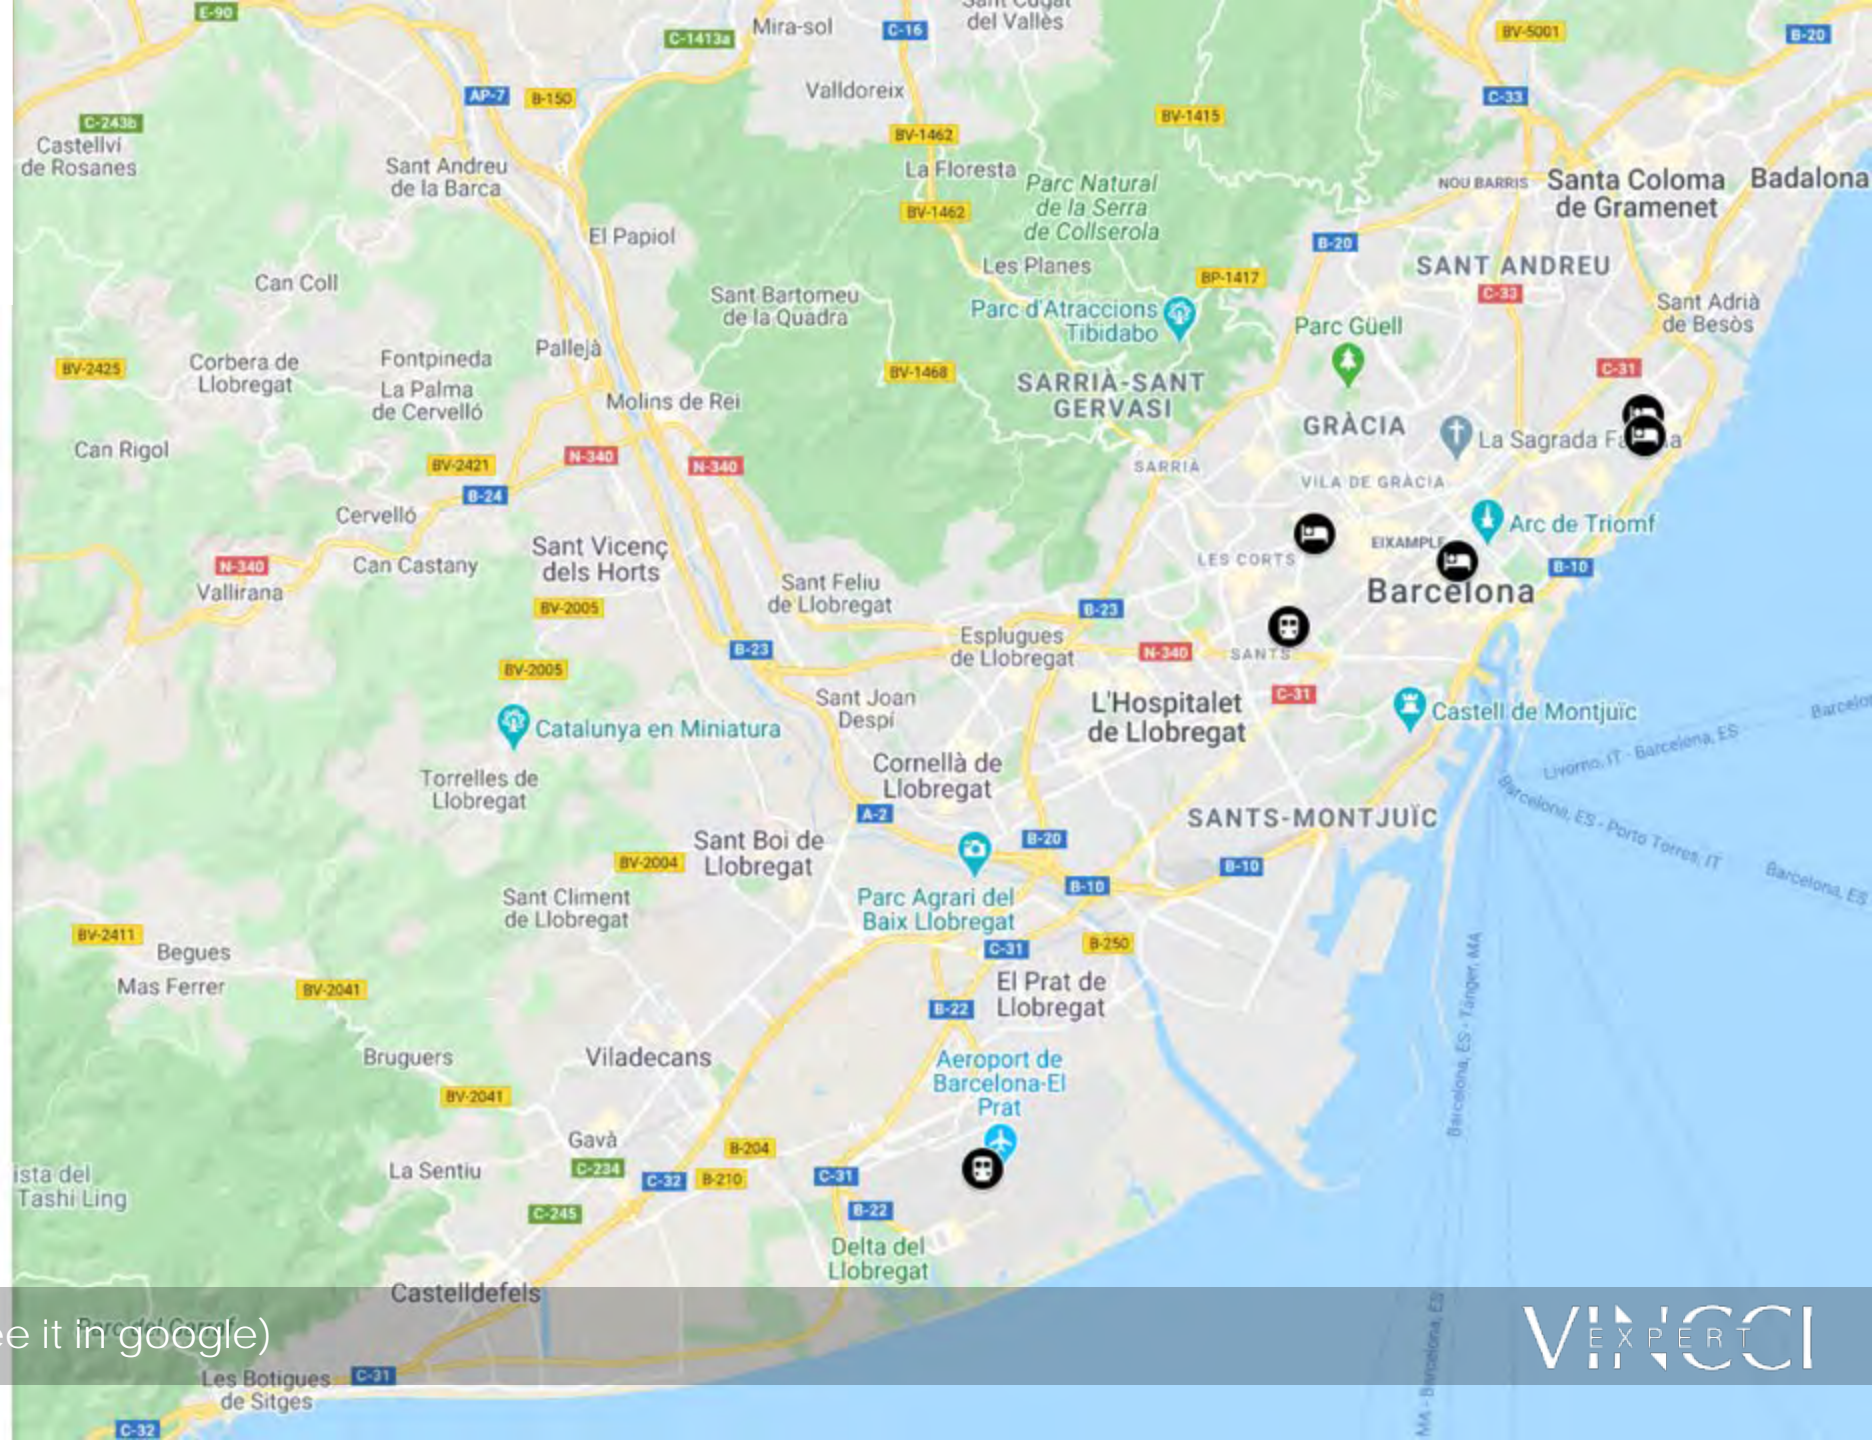

VINCCI
EXPERT

Location

VINCCI
MARÍTIMO

Barcelona

4

144

2

1

VINCCI
EXPERT

- Hotel Vincci Bit Barcelona
- Vincci Marítimo Hotel
- Hotel Vincci Gala
- Vincci Mae
- Train Station Sants
- Airport El Prat

LOCATION (Clic on the map to see it in google)

VINCCI
EXPERT

<https://www.vinccimaritimo.com/>